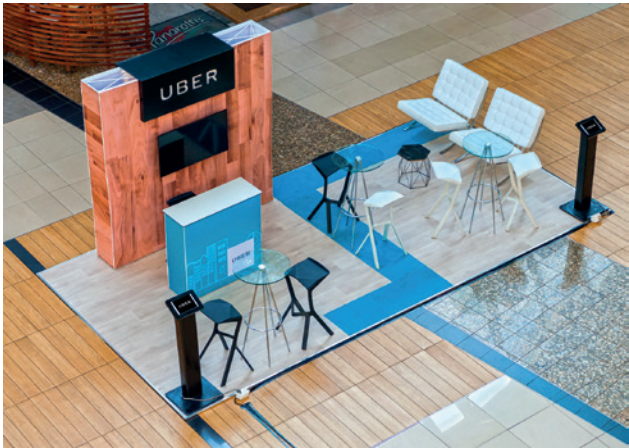

Fabric Pop-Up System